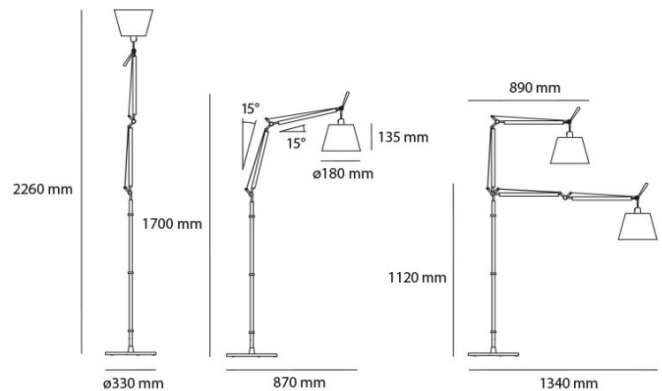

PRODUCT SPECIFICATION

- Light Source:** 1 x 8W E27 LED (Excluded)
- IP Code:** 20
- Dimming:** On/off switch integrated on head
- Dimensions:** Shade: Ø18cm
Shade Height: 13.5cm
Base: Ø33cm
Height: 112-226cm
Depth: 33-134cm