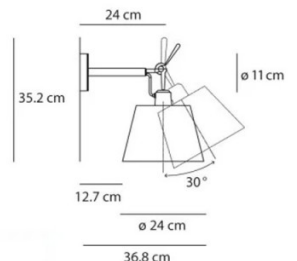

## PRODUCT SPECIFICATION

**Light Source:** **18cm:** Max 8W E27 (Excluded)  
**24cm:** Max 17W E27 (Excluded)  
**32cm:** Max 21W E27 (Excluded)

**IP Code:** 20

**Dimming:** Dimmable via mains phase dimming.

**Dimensions:** **18cm**  
Ø18cm  
Height: 32.6cm  
Depth: 27.8cm

**24cm**  
Ø24cm  
Height: 35.2cm  
Depth: 36.8cm

**32cm**  
Ø32cm  
Height: 40.6cm  
Depth: 48.8cm

Tolomeo parete diffusore 18

Tolomeo parete diffusore 24