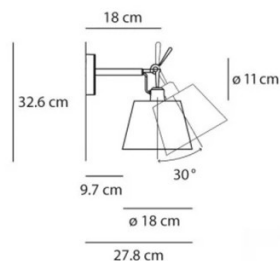

## PRODUCT SPECIFICATION

**Light Source:** **18cm:** Max 8W E27 (Excluded)  
**24cm:** Max 17W E27 (Excluded)  
**32cm:** Max 21W E27 (Excluded)

**IP Code:** 20

**Dimming:** Dimmable via mains phase dimming.

**Dimensions:** **18cm**  
Ø18cm  
Height: 32.6cm  
Depth: 27.8cm

**24cm**  
Ø24cm  
Height: 35.2cm  
Depth: 36.8cm

**32cm**  
Ø32cm  
Height: 40.6cm  
Depth: 48.8cm

Tolomeo parete diffusore 18

Tolomeo parete diffusore 24