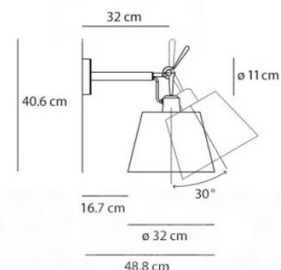

Tolomeo parete diffusore 32