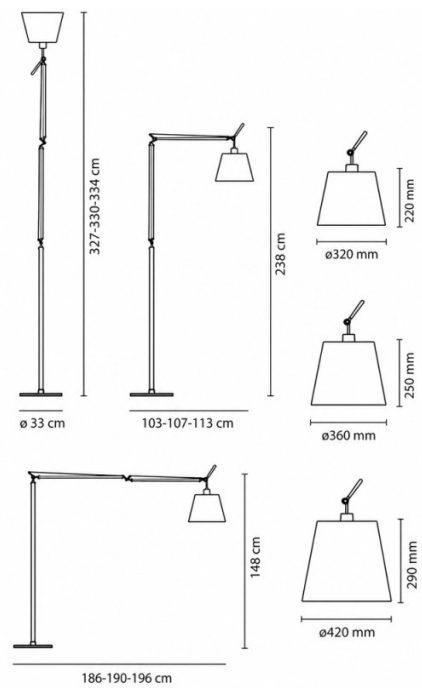

PRODUCT SPECIFICATION

Light Source: 1 x Max 21W E27 (Excluded)

IP Code: 20

Dimming: In-line dimmer included on cable.

Dimensions: Shade Size: 32cm/36cm/42cm
Length: 103cm
Height: 148cm
Shade: Ø42cm
Base: Ø33cm
Max Extension Height: 327cm
Max Extension Length: 186cm

Cable Length: 180cm

For all sales and technical enquiries, please contact:

+44 (0)114 263 4266

info@davidvillagelighting.co.uk

www.davidvillagelighting.co.uk